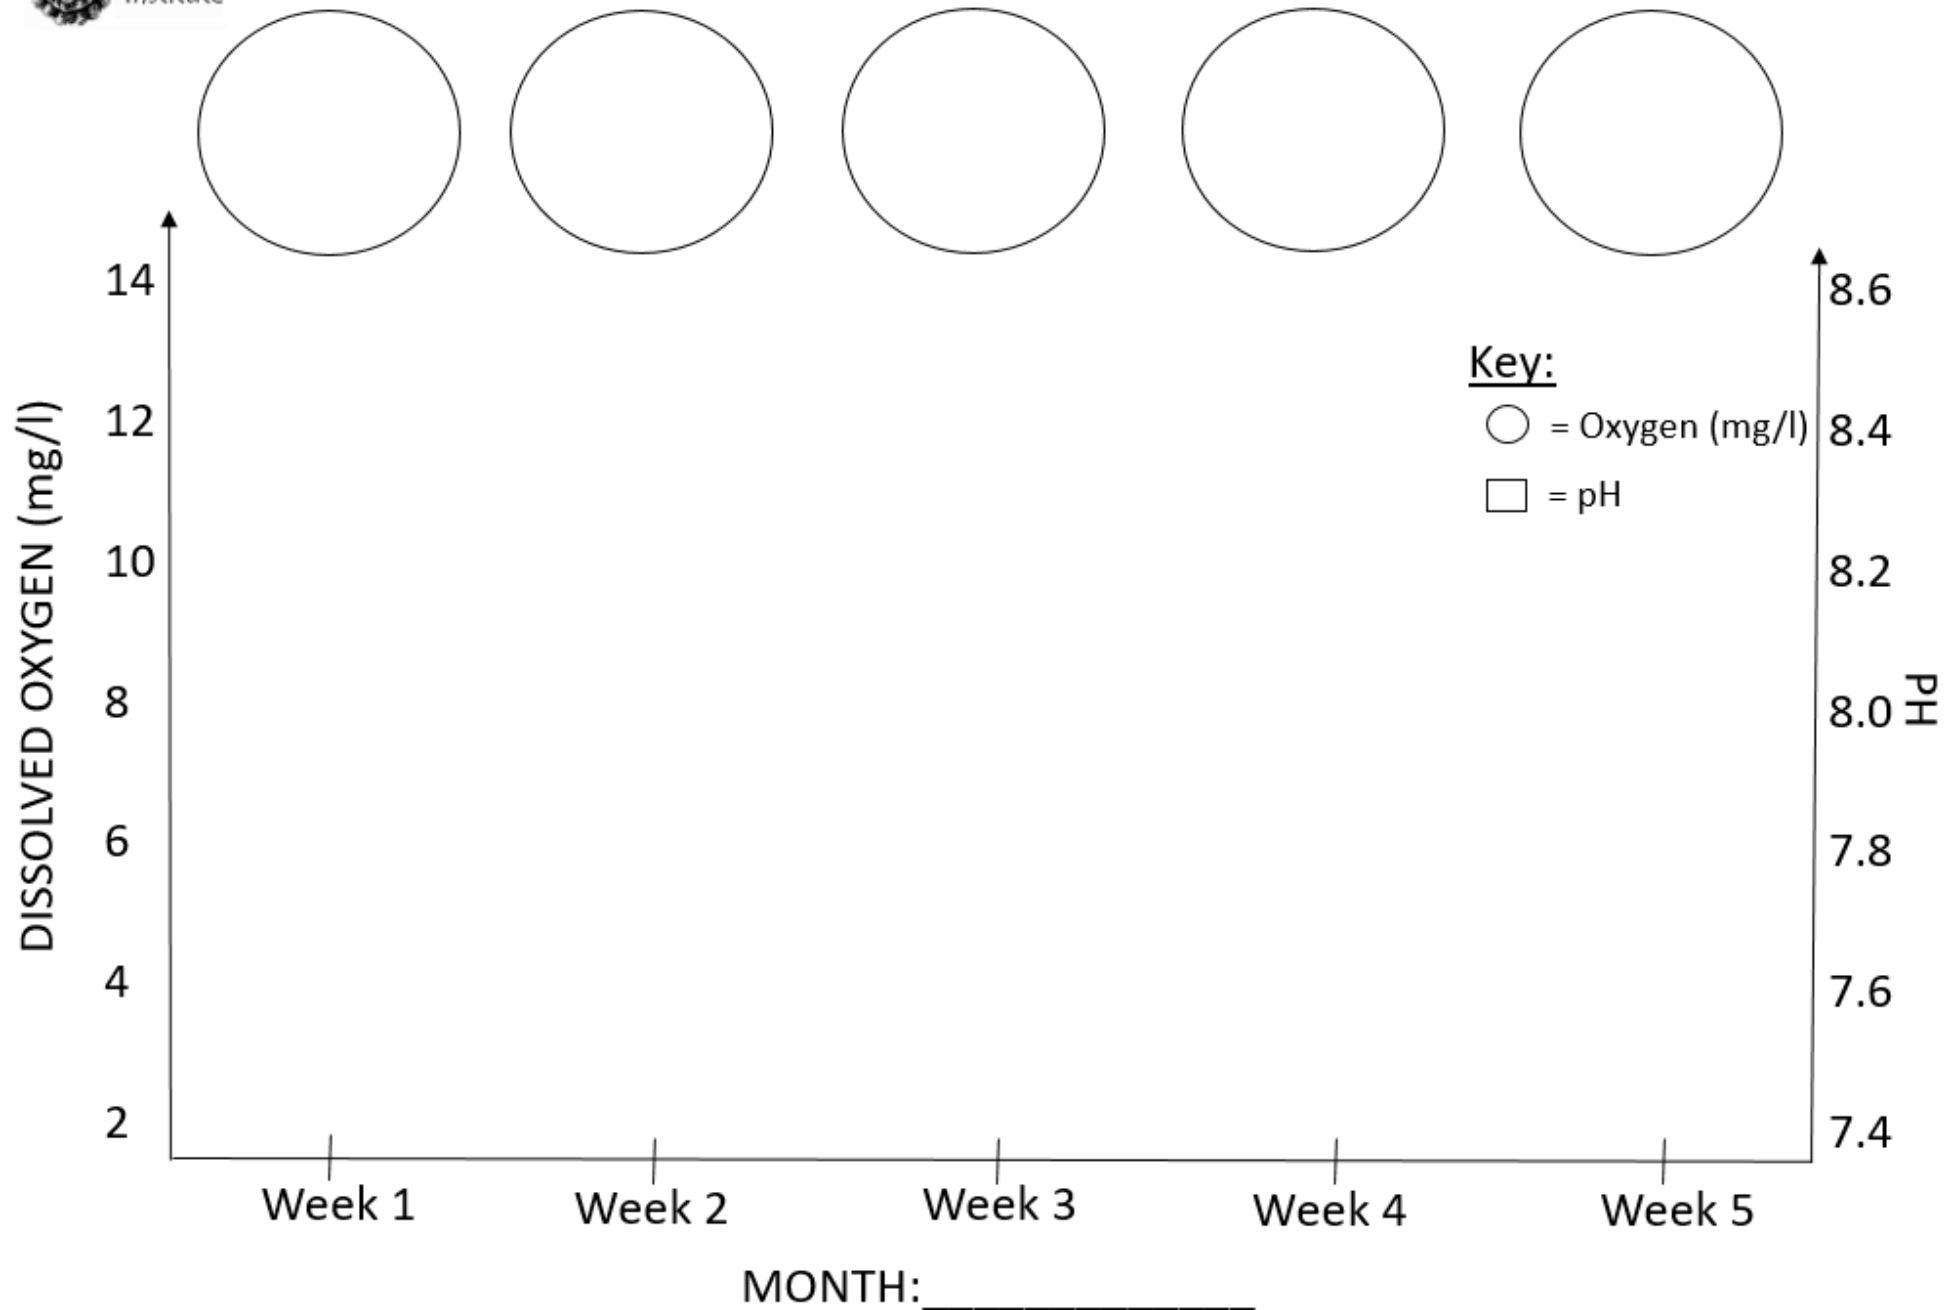

PLANKTON & WATER QUALITY MONITORING - BUDD INLET

Find data at: www.pacshell.org/whats-blooming-in-budd.asp

PLANKTON & WATER QUALITY MONITORING - BUDD INLET

Find data at: www.pacshell.org/whats-blooming-in-budd.asp

Pacific
Shellfish
Institute

PLANKTON & WATER QUALITY MONITORING - BUDD INLET

Key:

○ =

□ =

Week 1

Week 2

Week 3